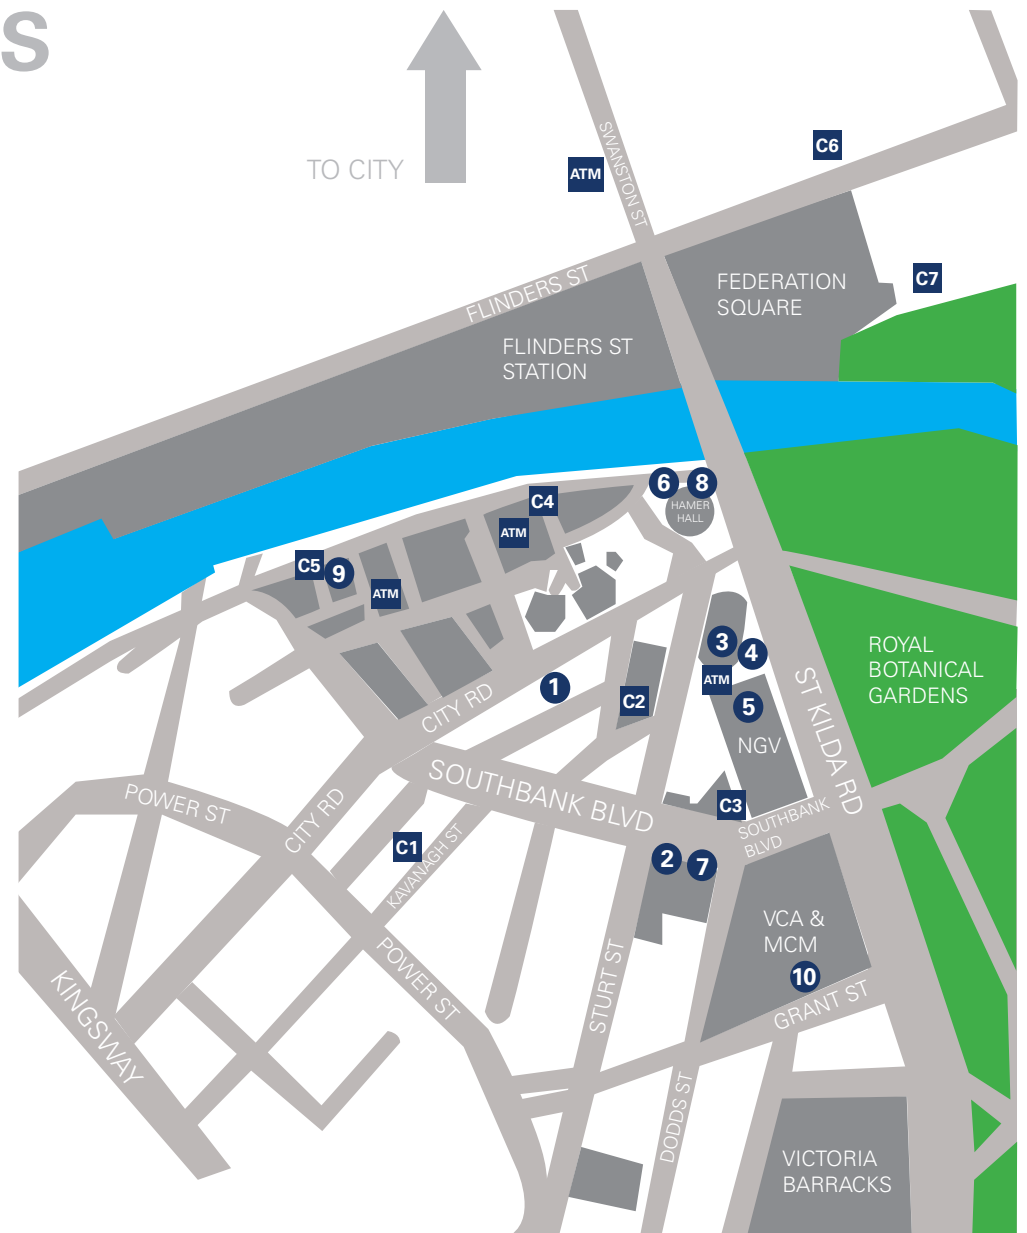

SOUTHBANK & SURROUNDS

RESTAURANTS/CAFES

- 1 5 Solars**
28 Fanning Street, Southbank
5solars.com
- 2 Blondie**
Cnr Sturt Street and Southbank Blvd
Southbank
blondiebar.com.au
- 3 Cafe Vic**
Arts Centre Melbourne, Ground Level
Theatres Building, 100 St Kilda Road,
Melbourne
foodisart.com.au/cafevic
- 4 Cento**
Arts Centre, Melbourne, Forecourt
Theatres Building, 100 St Kilda Road,
Melbourne
foodisart.com.au/cento
- 5 Persimmon** (lunch only, closed Tuesdays)
Ground Level, NGV International
180 St Kilda Road, Melbourne
ngv.vic.gov.au/visit/places-to-eat/persimmon
- 6 Sake Restaurant & Bar**
Hamer Hall
100 St Kilda Road, Southbank
- 7 Script Bar and Bistro**
140 Southbank Boulevard, Southbank
scriptbar.com.au
- 8 Trocadero**
Arts Centre Melbourne
Upper Riverside Terrace, Hamer Hall
100 St Kilda Road, Melbourne
trocadero.co
- 9 World Restaurant & Bar**
Shop 4, Building 2, Riverside Quay, Southbank
worldrestaurantbar.com.au

- 10 Lionel's Lounge**
Grant Street, Southbank
grantstreet.com.au

SOUTHBANK CAR PARK BUILDINGS

- C1 Australian National Carparks**
102 Sturt Street, Southbank
- C2 The Ballet Centre**
Entry via Kavanagh Street, Southbank
- C3 Arts Centre Melbourne**
Entry via Sturt Street directly behind the
Arts Centre
- C4 Secure Parking Southgate**
Entry via City Road or Southgate Avenue
- C5 Wilson Parking Riverside Quay**
2 Riverside Quay, Southbank

CITY CAR PARK BUILDINGS

- C6 Secure Parking Flinders Gate**
172 - 192 Flinders Street
- C7 Federation Square**
Entry via Russell Street

LEGEND

- C** Public Car Parks
- ATM** ATMs

FACULTY OF
VCA &
MCM